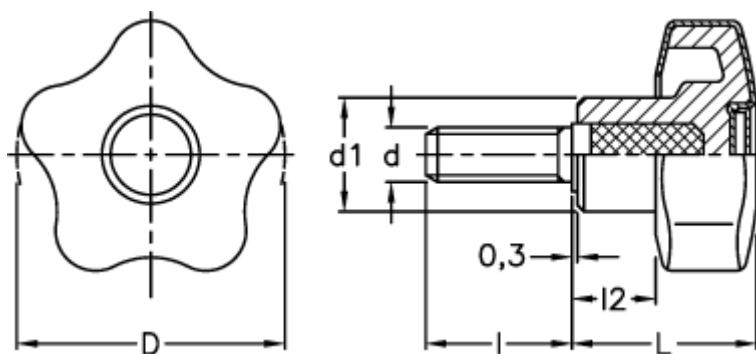

Article number: 23021700835

Description: E+G Lobe knobs

VCT.77 p-M12x30 SOFT C2 RAL5024 - blue cap

Measures

D	= 77
d1	= 26.0
d 6g	= M12
l	= 30
L	= 46.0
l2	= 21.0